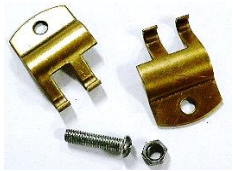

National Light Sources Pty Ltd - List 1st March, 2019

Tel: 02-4732 5444 Fax: 02-4732 6600 email: sales@nslight.com.au

		Earth Rod Clamps			
30364NLS	9336700007249	12/13mm - Brass	10	50	
30365NLS	9336700007256	20mm - Galvanised	10	50	
		Nylon Cable Glands			
30359NLS	9336700007072	12mm - Black	100	500	
30360NLS	9336700007089	16mm - Black	100	500	
30311NLS	9336700005733	20mm - Black	100	500	
30146NLS	9336700005740	25mm - Black	100	500	
30312NLS	9336700005757	32mm - Black	20	100	
30319NLS	9336700005764	40mm - Black	20	100	
30320NLS	9336700005771	50mm - Black	20	100	
30321NLS	9336700005788	63mm - Black	6	48	
30656NLS	9336700005733	20mm - Grey	100	500	
30657NLS	9336700005740	25mm - Grey	100	500	
30658NLS	9336700005764	40mm - Grey	20	100	
30659NLS	9336700005771	50mm - Grey	20	100	
		Xmas Tree Plug	Per Jar	Jars	
30006NLS	9336700003043	9mm	150	25	
		Wall Plugs - In jars	Per Jar	Jars	
30453NLS	9336700009816	7 x 25mm	200	50	
30454NLS	9336700009823	7 x 35mm	140	50	
		Wall Plugs - In boxes	Per Box	Boxes	
30450NLS	9336700009786	7 x 25mm	1000	10	
30451NLS	9336700009793	7 x 35mm	500	10	
30452NLS	9336700009809	7 x 50mm	500	10	
		Quality Premium Brackets			
30015NLS	9336700001117	C' Clip	25	500	
30016NLS	9336700011123	L Shape Stud Bracket Mini - Economical	20	200