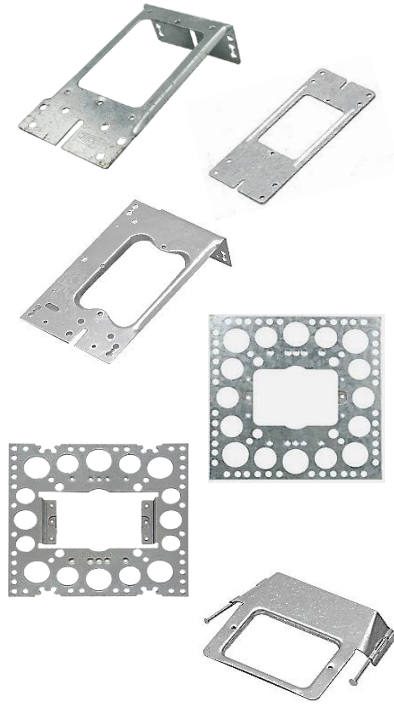

Quality Premium Brackets 'Continued'			
30148NLS	9336700001919	L Shape Stud Bracket - Universal	20	200	
30051NLS	9336700002114	Flat Stud Bracket - Universal	25	250	
30334NLS	9336700006501	L Shape Stud Bracket - Slimline series	25	200	
30001NLS	9336700001100	Plaster Bracket	25	200	
30348NLS	9336700006716	Plaster Bracket - for Slimline	25	200	
30053NLS	9336700001926	Nail-in Stud Bracket - Horizontal	25	200	
30054NLS	9336700001933	Nail-in Stud Bracket - Vertical	25	200	
NationalNLS®					

Pictures are for illustration purposes only