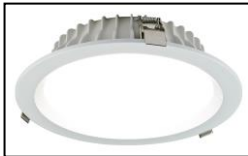

20013NLS	30W - White Frame - 3000°K WW - 242x63mm, with Flex & Plug	1	10	
20187NLS	30W - White Frame - 4000°K CW - 242x63mm, with Flex & Plug	1	10	
20074NLS	30W - White Frame - 6500°K DL - 242x63mm, with Flex & Plug	1	10	

Cut-out 210mm - 2400 lms

20320NLS	40W - White Frame - 4000°K CW - with Flex & Plug	1	10	

Cut-out 230mm - 4000lms