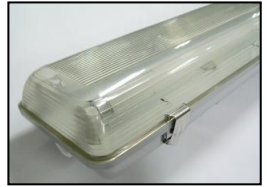

National Light Sources Pty Ltd
1st November, 2018

	Sales - Tel: 02-4732 5444 Fax: 02-4732 6600	Skid	Carton	
	T8 Freezer IP65 fittings (-30deg) Wide Body			NationalNLS®
20318NLS	1x18W IP65 HD - Special Control Gear		1	
20011NLS	2x18W IP65 HD - Special Control Gear		1	
20012NLS	1x36W IP65 HD - Special Control Gear		1	
20260NLS	2x36W IP65 HD - Special Control Gear		1	
	Wide Body Series - Heavy Duty			
	LED Weatherproof Battens IP65- Heavy Duty			
20327NLS	1 x 10W w/SS clips - LED tubes - 160mm x 600mm	1	12	
20328NLS	2 x 10W w/SS clips - LED tubes - 160mm x 600mm	1	6	
20329NLS	1 x 20W w/SS clips - LED tubes - 160mm x 1200mm	1	6	
20305NLS	2 x 20W w/SS clips - LED tubes - 160mm x 1200mm	1	3	
	Robust Heavy Duty, Wide Body Series			
	LED Weatherproof Battens IP65 - WeatherX - ECO			
20126NLS	1 x 10W w/SS clips - LED tubes - mm x 600mm x 95mm	1	6	
20219NLS	2 x 10W w/SS clips - LED tubes - 135mm x 600mm x 95mm	1	4	
20128NLS	1 x 18W w/SS clips - LED tubes - mm x 1260mm x 95mm	1	6	
20218NLS	2 x 18W w/SS clips - LED tubes - 135mm x 1260mm x 95mm	1	4	
	Wide Body Fluorescent Battens - T5 Series "Electronic"			
20069NLS	1x14W Diffused K12		6	
20287NLS	2x14W Diffused K12		4	
20070NLS	1x28W Diffused K12		6	
20192NLS	2x28W Diffused K12		4	
	Wide Body Fluorescent Battens - T8 Series "Electronic"			
20196NLS	1x18W Bare Batten		6	
20198NLS	2x18W Bare Batten		4	
20263NLS	1x36W Bare Batten		6	
20264NLS	2x36W Bare Batten		4	
20200NLS	1x18W Diffused K12		6	
20222NLS	2x18W Diffused K12		4	
20101NLS	1x30W Diffused K12		6	
20102NLS	2x30W Diffused K12		4	
20201NLS	1x36W Diffused K12		6	
20235NLS	2x36W Diffused K12		4	
20181NLS	2x58W Diffused K12		4	